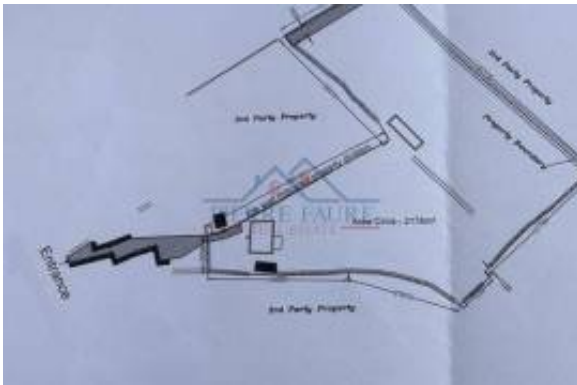

2176SQM Land with Room & 2 Reservoirs - Freehold

Agenten-Info

Name:	ArKadia
Name der Firma:	
Land:	Vereinigtes Königreich
Telefon:	
Sprachen:	Dutch, English, French, German, Italian, Polish, Portuguese, Romanian, Russian, Spanish, Swedish

Anzeigen-Details

Immobilie für:	Kaufen
Preis:	USD 252,299.94

Standort

Land:	Malta
Veröffentlicht:	07.04.2026
Beschreibung:	

Situated in the peaceful countryside of Siggiewi this unique property offers approximately 2176SQM of land presenting an excellent opportunity for those seeking a rural investment or countryside retreat. The property includes an existing room structure together with two large reservoirs making it ideal for agricultural use or for restoration into a countryside getaway. The surrounding area enjoys beautiful open country views and a tranquil setting typical of Malta's traditional rural landscape. This property is being sold freehold and represents a rare opportunity to acquire a sizeable parcel of countryside land with existing structures and excellent long term potential.

Situated in the peaceful countryside of Siggiewi this unique property offers approximately 2176SQM of land presenting an excellent opportunity for those seeking a rural investment or countryside retreat. The property includes an existing room structure together with two large reservoirs making it ideal for agricultural use or for restoration into a countryside getaway. The surrounding area enjoys beautiful open country views and a tranquil setting typical of Malta's traditional rural landscape. This property is being sold freehold and represents a rare opportunity to acquire a sizeable parcel of countryside land with existing structures and excellent long term potential.

Mietbedingungen

Verfügbar ab:

Zusätzliche Informationen

URL der Website:	http://www.arkadia.com/GSAZ-T135708/?utm_campaign=multicast&utm_medium=web&utm_source=IMLIX.COM