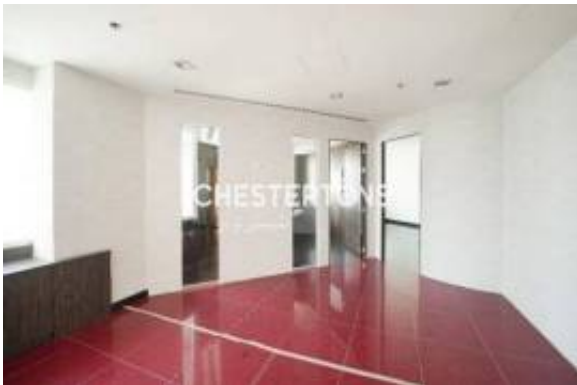

No Agent | Fully Fitted | Furnished | Prime Loc

Agenten-Info

Name:	ArKadia
Name der Firma:	
Land:	Vereinigtes Königreich
Telefon:	
Sprachen:	Dutch, English, French, German, Italian, Polish, Portuguese, Romanian, Russian, Spanish, Swedish

Anzeigen-Details

Immobilie für:	Mieten
Preis:	USD 15,737.24

Standort

Land:	Vereinigte Arabische Emirate
Staat/Region/Provinz:	Dubai
Stadt:	Dubai
Veröffentlicht:	28.04.2026
Beschreibung:	Located in Dubai.

Chestertons International is pleased to present The Gateway Building, an attractive low-rise development ideally situated in the heart of Dubai Media City. The property offers efficient floor plates and convenient access to a wide range of retail amenities. This fitted office, spanning 2,389 sq. ft., is now available and features a high-quality fit-out. The unit is ready for immediate occupancy and is offered at a lease rate of AED 165 per sq. ft., with an additional service charge of AED 20 per sq. ft. Unit Features: * Fully fitted office, comprising a reception area, conference room, and open-plan workspace * Completed network cabling * Floor-to-ceiling windows providing abundant natural light and views across Dubai Media City Building Features: * Uninterrupted views across Media City * Central reception and on-site security * Visitor parking facilities * Air conditioning included in the rent * Four high-speed lifts in each block * Well-maintained common area bathrooms * Dedicated male and female prayer rooms For further information regarding this leasing opportunity at The Gateway Building, or to arrange a viewing, please contact the listing agent, Suzan Radwan. Chestertons International Office 2503, Marina Plaza Dubai Marina, P.O. Box 283361 Dubai, UAE

Allgemein

Fertige m²:	387.68 m²

Mietbedingungen

Verfügbar ab: