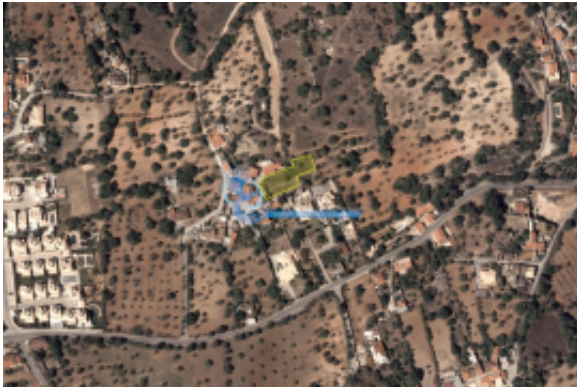

Land located in Almeijoafras- Paderne

Στοιχεία μεσίτη

Όνομα:	Imofenix
Όνομα εταιρείας:	
Χώρα:	Portugal
Experience since:	
Τύπος υπηρεσίας:	Selling a Property
Specialties:	
Property Type:	Apartments
Τηλέφωνο:	
Languages:	Portuguese
Site:	

Στοιχεία καταχώρησης

Ακίνητο για:	Πώληση
Τιμή:	USD 119,642.48

Τοποθεσία

Χώρα:	Portugal
Νομός/Περιοχή/Επαρχία:	Faro
Πόλη:	Albufeira
Δημοσιεύθηκε:	05/08/2022

Περιγραφή:

Rustic land with a total area of 1000m2 located in a dispersed building area of the Parish of Paderne-Almeijoafras.

Our company assists in all sectors, such as how to obtain the best exchange rates, account opening and documentation related to bank loans, carrying out improvement works, etc.

Do not miss this opportunity and come and visit with us. - REF: T548

Κοινά

Μέγεθος αυλής:	1000 τ.μ

Lease terms

Date Available:

Contact information