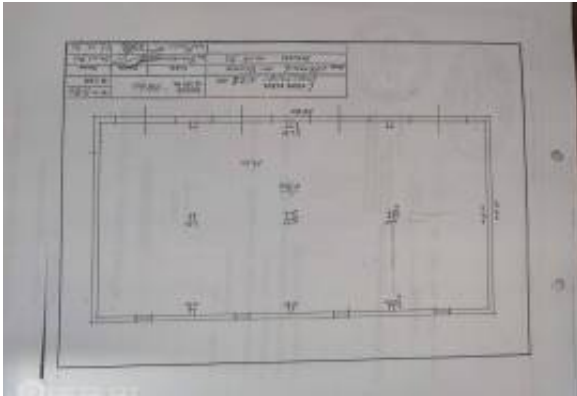

Commercial property in Jurmala city for sale 180.000€

Στοιχεία μεσίτη

Όνομα:	REALAT Ltd
Όνομα εταιρείας:	
Χώρα:	Latvia
Experience since:	2009
Τύπος υπηρεσίας:	Selling a Property
Specialties:	
Property Type:	Apartments, Houses
Τηλέφωνο:	+371 (67) 210-010
Languages:	Latvian
Site:	https://www.realat.lv

Στοιχεία καταχώρησης

Ακίνητο για:	Πώληση
Τιμή:	USD 211,227.86

Τοποθεσία

Χώρα:	Latvia
Νομός/Περιοχή/Επαρχία:	Jurmala
Διεύθυνση:	Dzirnavu iela, 92
Ταχυδρομικός κωδικός:	3240
Δημοσιεύθηκε:	14/05/2025

Περιγραφή:

Industrial premises first line on the bank of the Lielupe River with 50A electrical connection, local water supply, sewerage and solid fuel heating. Total area of the building is 300 sq.m. The property is registered as a conditional share with the order of use in the Land Register. Partial purchase or long-term lease is possible.

Κοινά

Μέγεθος αυλής:	600.00 τ.μ

Lease terms

Date Available:

Contact information

IMLIX ID:	IX6.915.006