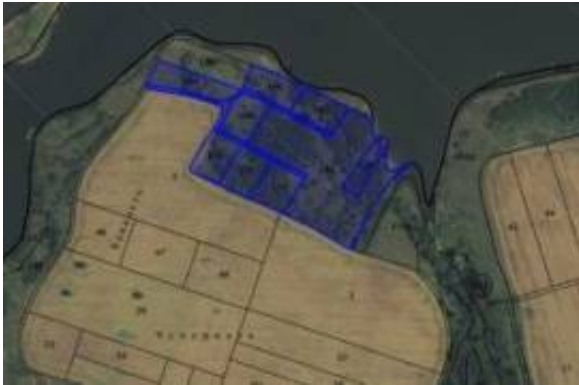

Agricultural land on the shore of Lake Malko Sharkovo.

Στοιχεία μεσίτη

Όνομα:	ArKadia
Όνομα εταιρείας:	
Χώρα:	United Kingdom
Τηλέφωνο:	
Languages:	Dutch, English, French, German, Italian, Polish, Portuguese, Romanian, Russian, Spanish, Swedish

Στοιχεία καταχώρησης

Ακίνητο για:	Πώληση
Τιμή:	USD 101,805.27

Τοποθεσία

Χώρα:	Bulgaria
Νομός/Περιοχή/Επαρχία:	Burgas
Δημοσιεύθηκε:	10/10/2024

Περιγραφή:

Price:
€88.000,00

District:

Yambol

Category:

Agricultural

Plot Size:

3001 sq.m.

Location:

City

Agricultural land on the shore of Lake Malko Sharkovo.

Area: 48 886 sq.m.

Price: 88 000 EUR

Picturesque waterfront land on the shores of the largest freshwater