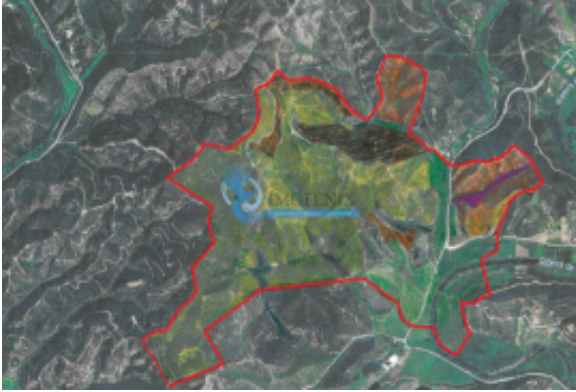

Estate with 218ha next to Ribeira de Odelouca for Sale - Silves

Info Agente

Nombre:	Imofenix
Nombre empresa:	
País:	Portugal
Experience since:	
Tipo de servicio:	Selling a Property
Specialties:	
Property Type:	Apartments
Teléfono:	
Languages:	Portuguese
Sitio web:	

Detalles del anuncio

Propiedad para:	Venta
Precio:	USD 9,843,994.49

Ubicación

País:	Portugal
Estado/Región/Provincia:	Faro
Ciudad:	Silves
Publicado:	15/07/2024

Descripción:

Estate in the municipality of Silves with 218.1ha, next to Ribeira de Odelouca, with agroforestry use and tourist vocation, located 20km (20min) from Portimão and Alvor and 16km from Silves.

The agroforestry operation consists of a citrus area with an extension of 25ha in full production and a forest exploitation with 158ha, of which 120.47ha are stone pines, 22.12ha of strawberry trees and 15.39ha of cork oaks. and 1ha of Eucalyptus.

There are five buildings for housing and 4 warehouses on the property, which total a gross built area of more than 1,000m².

The property is infrastructured with 7 small dams, a pumping and drip irrigation system and a water distribution and supply system.

The property is part of a Tourist Hunting Area.

It is therefore a property with great potential for agricultural development (great winemaking potential in addition to citriculture), forestry and hunting.