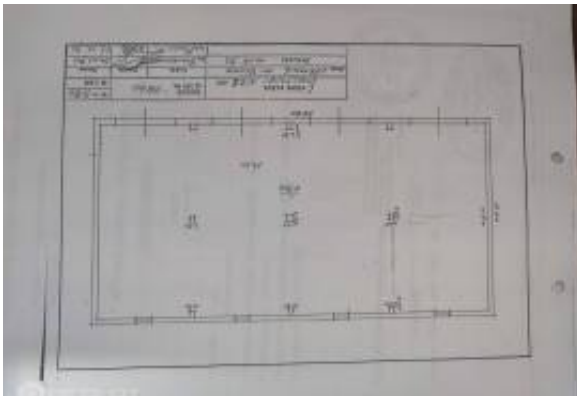

Commercial property in Jurmala city for sale 180.000€

Info Agente

Nombre:	REALAT Ltd
Nombre empresa:	
País:	Letonia
Experiencia since:	2009
Tipo de servicio:	Selling a Property
Specialties:	
Property Type:	Apartments, Houses
Teléfono:	+371 (67) 210-010
Languages:	Latvian
Sitio web:	https://www.realat.lv

Detalles del anuncio

Propiedad para:	Venta
Precio:	USD 211,227.86

Ubicación

País:	Letonia
Estado/Región/Provincia:	Jurmala
Dirección:	Dzirnavu iela, 92
Código postal:	3240
Publicado:	14/05/2025

Descripción:

Industrial premises first line on the bank of the Lielupe River with 50A electrical connection, local water supply, sewerage and solid fuel heating. Total area of the building is 300 sq.m. The property is registered as a conditional share with the order of use in the Land Register. Partial purchase or long-term lease is possible.

Común

Tamaño del lote:	600.00 m2

Lease terms

Date Available:

Contact information

IMLIX ID:	IX6.915.006