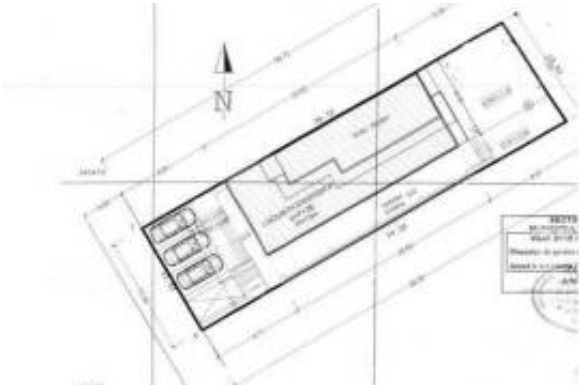

Office Building for Rent | Grivita Metro Station, Bucharest

Info Agente

Nombre:	ArKadia
Nombre empresa:	
País:	Reino Unido
Teléfono:	
Languages:	Dutch, English, French, German, Italian, Polish, Portuguese, Romanian, Russian, Spanish, Swedish

Detalles del anuncio

Propiedad para:	Alquiler
Precio:	USD 14,081.86

Ubicación

País:	Rumanía
Estado/Región/Provincia:	Bucuresti
Publicado:	14/03/2026
Descripción:	Located in Bucuresti.

Office Building for Rent | Grivita Metro Station.

The property is arranged over **Basement + Ground Floor + 4 Upper Floors** and benefits from a functional layout suitable for office activities, company headquarters or multi-tenant leasing configuration.

Approximate Areas

Basement – 178.8 sq m

Ground Floor – 200.4 sq m

First Floor – 157.3 sq m

Second Floor – 157.5 sq m

Third Floor – 157.1 sq m