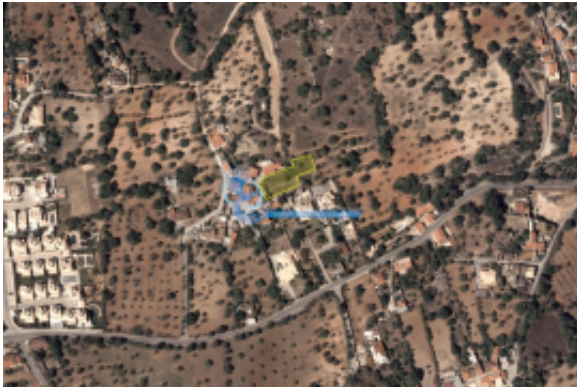

Land located in Almeijoafras- Paderne

Information de l'agent

Nom:	Imofenix
Nom de compagnie:	
Pays:	Portugal
Expérience since:	
Type de service:	Selling a Property
Specialties:	
Property Type:	Apartments
Téléphone:	
Languages:	Portuguese
Site web:	

Détails de l'annonce

Propriété à:	Vendre
Prix:	USD 119,642.48

Location

Pays:	Portugal
État/Région/Province:	Faro
Ville:	Albufeira
Soumis:	05/08/2022

Description:

Rustic land with a total area of 1000m² located in a dispersed building area of the Parish of Paderne-Almeijoafras.

Our company assists in all sectors, such as how to obtain the best exchange rates, account opening and documentation related to bank loans, carrying out improvement works, etc.

Do not miss this opportunity and come and visit with us. - REF: T548

Commun

Dimesions du lot:	1000 m²

Lease terms

Date Available:

Contact information