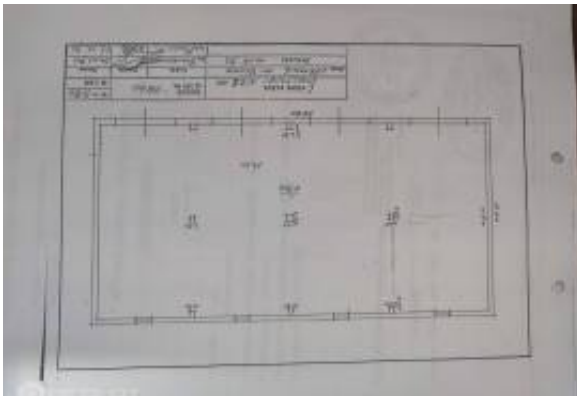

Commercial property in Jurmala city for sale 180.000€

Information de l'agent

Nom:	REALAT Ltd
Nom de compagnie:	
Pays:	Lettonie
Expérience since:	2009
Type de service:	Selling a Property
Specialties:	
Property Type:	Apartments, Houses
Téléphone:	+371 (67) 210-010
Languages:	Latvian
Site web:	https://www.realat.lv

Détails de l'annonce

Propriété à:	Vendre
Prix:	USD 211,227.86

Location

Pays:	Lettonie
État/Région/Province:	Jurmala
Adresse:	Dzirnavu iela, 92
Indicatif régional:	3240
Soumis:	14/05/2025

Description:

Industrial premises first line on the bank of the Lielupe River with 50A electrical connection, local water supply, sewerage and solid fuel heating. Total area of the building is 300 sq.m. The property is registered as a conditional share with the order of use in the Land Register. Partial purchase or long-term lease is possible.

Commun

Dimesions du lot:	600.00 m²

Lease terms

Date Available:

Contact information

IMLIX ID:	IX6.915.006