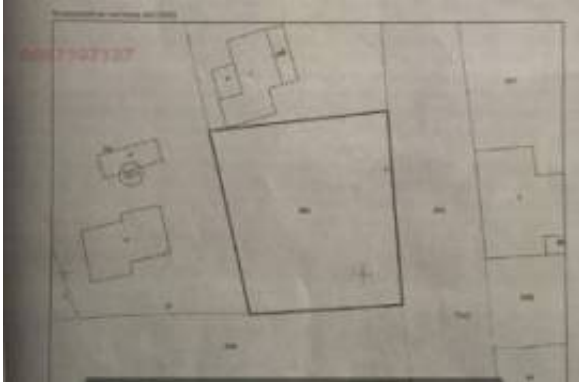

Regulated building plot 904m², 10 Km to black sea, near Shabla, Dobrich

Information de l'agent

Nom: ArKadia
Nom de compagnie:
Pays: Royaume-Uni
Téléphone:
Languages: Dutch, English, French, German, Italian, Polish, Portuguese, Romanian, Russian, Spanish, Swedish

Détails de l'annonce

Propriété à: Vendre

Location

Pays: Bulgarie
État/Région/Province: Varna
Soumis: 08/04/2025
Description:
District:
Dobrich

Category:

Building Plot

Plot Size:

904 sq.m.

Regulated building plot 904m², 10 Km to black sea, near Shabla, Dobrich

Commun

Pied carré fini: 904 m²

Lease terms

Date Available:

Information additionnelle

Lien URL du site web: <http://www.arkadia.com/IBVQ-T6455/?utm_campaign=multicast&utm_medium=web&utm_source=IMLIX.COM>

Contact information