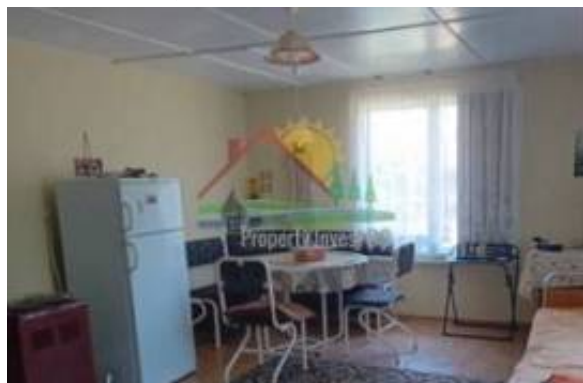

One-Storey preserved House, Water WELL, Barn, Summer kitchen, Nature/forest Veliko Tarnovo, Yard 1145m²

Ügynök információ

Név: ArKadia
Cégnév:
Ország: United Kingdom
Telefon:
Languages: Dutch, English, French, German, Italian, Polish, Portuguese, Romanian, Russian, Spanish, Swedish

Hirdetés részletei

Ingatlan: Eladó
Ár: USD 46,822.17

Elhelyezkedés

Ország: Bulgaria
Állam/Régió/Tartomány: Burgas
Feladta: 2024. 09. 11.

Leírás:

Price:
€39.900,00

District:

Sliven

Category:

House

Area:

94 sq.m.

Plot Size:

1145 sq.m.

Bedrooms:

3

Bathrooms:

1

Location:

Countryside