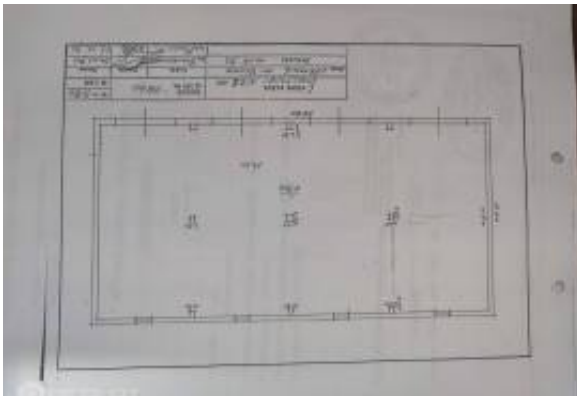

Commercial property in Jurmala city for sale 180.000€

Informazioni sull'Agente

Nome:	REALAT Ltd
Nome della ditta:	
Nazione:	Latvia
Experience since:	2009
Tipo di servizio:	Selling a Property
Specialties:	
Property Type:	Apartments, Houses
Telefono:	+371 (67) 210-010
Languages:	Latvian
Sito web:	https://www.realat.lv

Dettagli dell'inserzione

Proprietà per:	Saldi
Prezzo:	USD 211,227.86

Posizione

Nazione:	Latvia
Stato / Regione / Provincia:	Jurmala
Indirizzo:	Dzirnavu iela, 92
Cap:	3240
Publicato:	14/05/2025

Descrizione:

Industrial premises first line on the bank of the Lielupe River with 50A electrical connection, local water supply, sewerage and solid fuel heating. Total area of the building is 300 sq.m. The property is registered as a conditional share with the order of use in the Land Register. Partial purchase or long-term lease is possible.

Comune

Dimensione del lotto:	600.00 mq

Lease terms

Date Available:

Contact information

IMLIX ID:	IX6.915.006