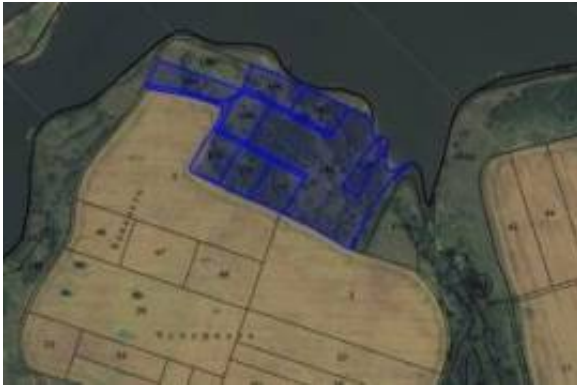

Agricultural land on the shore of Lake Malko Sharkovo.

Informazioni sull'Agente

Nome: ArKadia
Nome della ditta:
Nazione: United Kingdom
Telefono:
Languages: Dutch, English, French, German, Italian, Polish, Portuguese, Romanian, Russian, Spanish, Swedish

Dettagli dell'inserzione

Proprietà per: Saldi
Prezzo: USD 101,805.26

Posizione

Nazione: Bulgaria
Stato / Regione / Provincia: Burgas
Pubblicato: 10/10/2024

Descrizione:

Price:
€88.000,00

District:
Yambol

Category:
Agricultural

Plot Size:
3001 sq.m.

Location:
City

Agricultural land on the shore of Lake Malko Sharkovo.

Area: 48 886 sq.m.

Price: 88 000 EUR

Picturesque waterfront land on the shores of the largest freshwater