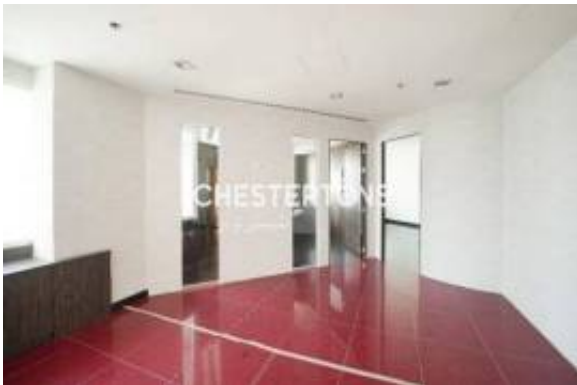

No Agent | Fully Fitted | Furnished | Prime Loc

Agent Info

Naam:	ArKadia
Bedrijfsnaam:	
Mistlampen:	United Kingdom
Telefoon:	
Languages:	Dutch, English, French, German, Italian, Polish, Portuguese, Romanian, Russian, Spanish, Swedish

Advertentie details

Vastgoed voor:	Huur
Prijs:	USD 15,737.24

Locatie

Aanbevolen Auto Onderdelen:	United Arab Emirates
Staat/Regio/Pronvincie:	Dubai
Plaats:	Dubai
Geplaatst:	28-04-2026
Omschrijving:	Located in Dubai.

Chestertons International is pleased to present The Gateway Building, an attractive low-rise development ideally situated in the heart of Dubai Media City. The property offers efficient floor plates and convenient access to a wide range of retail amenities. This fitted office, spanning 2,389 sq. ft., is now available and features a high-quality fit-out. The unit is ready for immediate occupancy and is offered at a lease rate of AED 165 per sq. ft., with an additional service charge of AED 20 per sq. ft. Unit Features: * Fully fitted office, comprising a reception area, conference room, and open-plan workspace * Completed network cabling * Floor-to-ceiling windows providing abundant natural light and views across Dubai Media City Building Features: * Uninterrupted views across Media City * Central reception and on-site security * Visitor parking facilities * Air conditioning included in the rent * Four high-speed lifts in each block * Well-maintained common area bathrooms * Dedicated male and female prayer rooms For further information regarding this leasing opportunity at The Gateway Building, or to arrange a viewing, please contact the listing agent, Suzan Radwan. Chestertons International Office 2503, Marina Plaza Dubai Marina, P.O. Box 283361 Dubai, UAE

Algemeen

Afgewerkte vierkante meter:	387.68 m²

Lease terms

Date Available: