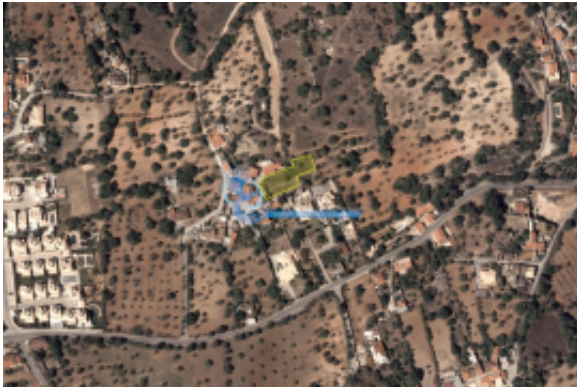

Land located in AlmeiJoafraS- Paderne

Agent Info

Name: Imofenix
Company Name:
Country: Portugal
Experience since:
Service Type: Selling a Property
Specialties:
Property Type: Apartments
Phone:
Languages: Portuguese
Website:

Listing details

Property for: Sale
Price: EUR 105,000

Location

Country: Portugal
State/Region/Province: Faro
City: Albufeira
Posted: Aug 05, 2022

Description:

Rustic land with a total area of 1000m² located in a dispersed building area of the Parish of Paderne-AlmeiJoafraS.

Our company assists in all sectors, such as how to obtain the best exchange rates, account opening and documentation related to bank loans, carrying out improvement works, etc.

Do not miss this opportunity and come and visit with us. - REF: T548

Common

Lot Size: 1000 sq m

Lease terms

Date Available:

Contact information

IMLIX ID: T548