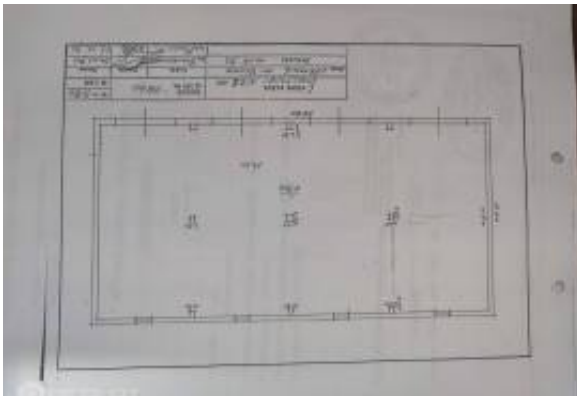

Commercial property in Jurmala city for sale 180.000€

Agent Info

Name: REALAT Ltd
Company Name:
Country: Latvia
Experience since: 2009
Service Type: Selling a Property
Specialties:
Property Type: Apartments, Houses
Phone: +371 (67) 210-010
Languages: Latvian
Website: <https://www.realat.lv>

Listing details

Property for: Sale
Price: USD 211,227.86

Location

Country: Latvia
State/Region/Province: Jurmala
Address: Dzirnavu iela, 92
ZIP code: 3240
Posted: May 14, 2025

Description:

Industrial premises first line on the bank of the Lielupe River with 50A electrical connection, local water supply, sewerage and solid fuel heating. Total area of the building is 300 sq.m. The property is registered as a conditional share with the order of use in the Land Register. Partial purchase or long-term lease is possible.

Common

Lot Size: 600.00 sq m

Lease terms

Date Available:

Contact information

IMLIX ID: IX6.915.006