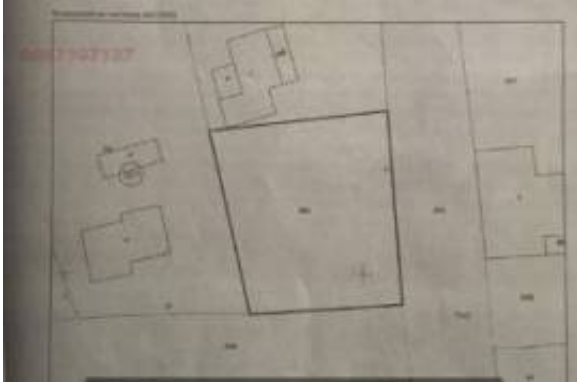

Regulated building plot 904m², 10 Km to black sea, near Shabla, Dobrich

Agent Info

Name: ArKadia
Company Name:
Country: United Kingdom
Phone:
Languages: Dutch, English, French, German, Italian, Polish, Portuguese, Romanian, Russian, Spanish, Swedish

Listing details

Property for: Sale

Location

Country: Bulgaria
State/Region/Province: Varna
Posted: Apr 08, 2025
Description:
District:
Dobrich

Category:

Building Plot

Plot Size:

904 sq.m.

Regulated building plot 904m², 10 Km to black sea, near Shabla, Dobrich

Common

Finished sq. ft.: 904 sq m

Lease terms

Date Available:

Additional information

Website URL: <http://www.arkadia.com/IBVQ-T6455/?utm_campaign=multicast&utm_medium=web&utm_source=IMLIX.COM>

Contact information