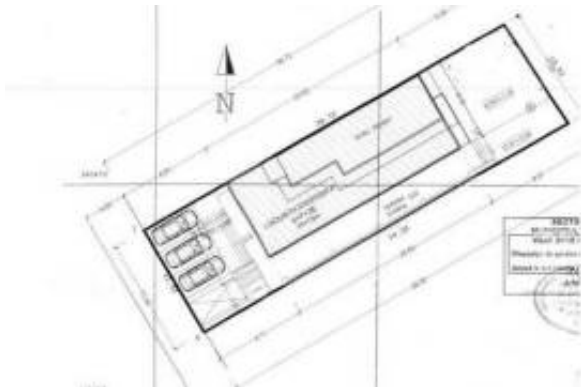

Office Building for Rent | Grivita Metro Station, Bucharest

Agent Info

Name: ArKadia
Company Name:
Country: United Kingdom
Phone:
Languages: Dutch, English, French, German, Italian, Polish, Portuguese, Romanian, Russian, Spanish, Swedish

Listing details

Property for: Rent
Price: USD 14,038.7

Location

Country: Romania
State/Region/Province: Bucuresti
Posted: Mar 14, 2026
Description:
Located in Bucuresti.

Office Building for Rent | Grivita Metro Station.

The property is arranged over **Basement + Ground Floor + 4 Upper Floors** and benefits from a functional layout suitable for office activities, company headquarters or multi-tenant leasing configuration.

Approximate Areas

Basement – 178.8 sq m

Ground Floor – 200.4 sq m

First Floor – 157.3 sq m

Second Floor – 157.5 sq m

Third Floor – 157.1 sq m