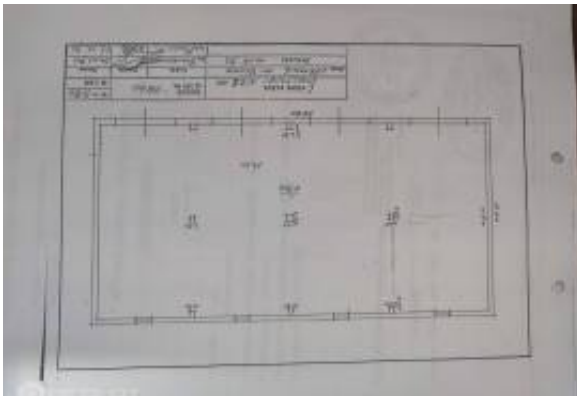

Commercial property in Jurmala city for sale 180.000€

Informações do Revendedor

Name:	REALAT Ltd
Nome da Empresa:	
País:	Letônia
Experience since:	2009
Tipo de Serviço:	Selling a Property
Specialties:	
Property Type:	Apartments, Houses
Telephone:	+371 (67) 210-010
Languages:	Latvian
Website:	https://www.realat.lv

Detalhes do anúncio

Imóveis para:	Venda
Preço:	USD 211,227.86

Localização

Country:	Letônia
State/Region/Province:	Jurmala
Address:	Dzirnavu iela, 92
CEP:	3240
Adicionado:	14/05/2025

Informação adicional:

Industrial premises first line on the bank of the Lielupe River with 50A electrical connection, local water supply, sewerage and solid fuel heating. Total area of the building is 300 sq.m. The property is registered as a conditional share with the order of use in the Land Register. Partial purchase or long-term lease is possible.

Comum

Tamanho do lote:	600.00 m²

Lease terms

Date Available:

Contact information

IMLIX ID:	IX6.915.006