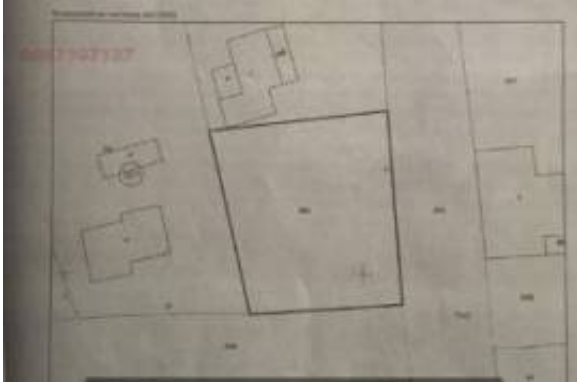

Regulated building plot 904m², 10 Km to black sea, near Shabla, Dobrich

Informações do Revendedor

Name: ArKadia
Nome da Empresa:
País: Reino Unido
Telefone:
Languages: Dutch, English, French, German, Italian, Polish, Portuguese, Romanian, Russian, Spanish, Swedish

Detalhes do anúncio

Imóveis para: Venda

Localização

Country: Bulgária
State/Region/Province: Varna
Adicionado: 08/04/2025
Informação adicional:

District:

Dobrich

Category:

Building Plot

Plot Size:

904 sq.m.

Regulated building plot 904m², 10 Km to black sea, near Shabla, Dobrich

Comum

Pés quadrados acabados: 904 m²

Lease terms

Date Available:

Informação adicional

URL do site: <http://www.arkadia.com/IBVQ-T6455/?utm_campaign=multicast&utm_medium=web&utm_source=IMLIX.COM>

Contact information