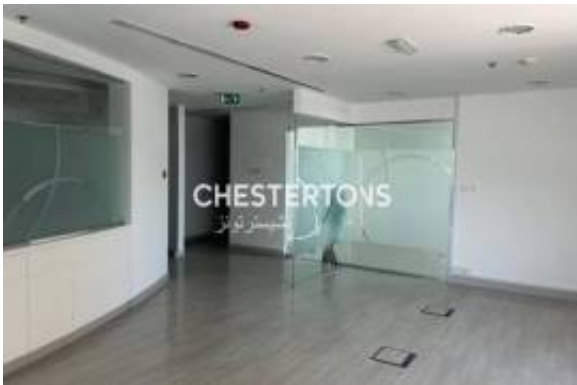

Fitted, DDA License, Close to Metro, Partitioned

Informações do Revendedor

Name:	ArKadia
Nome da Empresa:	
País:	Reino Unido
Telefone:	
Languages:	Dutch, English, French, German, Italian, Polish, Portuguese, Romanian, Russian, Spanish, Swedish

Detalhes do anúncio

Imóveis para:	Alugar
Preço:	USD 7,324.98

Localização

Country:	Emirados Árabes Unidos
State/Region/Province:	Dubai
Cidade:	Dubai
Adicionado:	01/08/2025

Informação adicional:

Located in Dubai.

Chesterton's are delighted to present this 1553 sq ft fitted office in Media City. With 6 glass partitioned offices, reception and internal washrooms. Located in a prime area of Media city and within walking distance to the metro and direct links to Sheikh Zayed Road. Views of Shiekh Zayed Road and sea views offer a lovely bright working environment. Business Central Towers is a dedicated commercial tower made up of 2 towers with high speed elevators, an abundance of eateries, coffee shops and convenience stores to the ground level. This office comes with 2 allocated parking and paid covered parking and is chiller free. For more information or to schedule a viewing, please contact Chesterton International. Our team of real estate professionals is dedicated to assisting you throughout the process. Company name: Chestertons MENA Address: Office 2503, Marina Plaza, Dubai Marina, P.O. Box 283361, Dubai, UAE Primary email: dubai@chestertons.com Website: www.chestertonsmena.com

Comum

Pés quadrados acabados:	144.28 m²

Building details

Parking:	Sim
Number of Garages:	1
Outdoor Amenities:	Pool

Lease terms