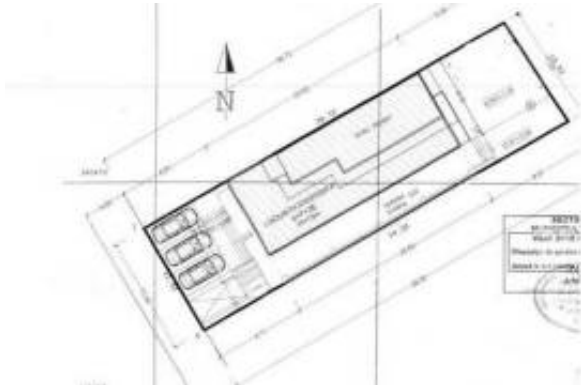

Office Building for Rent | Grivita Metro Station, Bucharest

Informações do Revendedor

Name:	ArKadia
Nome da Empresa:	
País:	Reino Unido
Telefone:	
Languages:	Dutch, English, French, German, Italian, Polish, Portuguese, Romanian, Russian, Spanish, Swedish

Detalhes do anúncio

Imóveis para:	Alugar
Preço:	USD 14,081.86

Localização

Country:	Romênia
State/Region/Province:	Bucuresti
Adicionado:	14/03/2026
Informação adicional:	Located in Bucuresti.

Office Building for Rent | Grivita Metro Station.

The property is arranged over **Basement + Ground Floor + 4 Upper Floors** and benefits from a functional layout suitable for office activities, company headquarters or multi-tenant leasing configuration.

Approximate Areas

Basement – 178.8 sq m

Ground Floor – 200.4 sq m

First Floor – 157.3 sq m

Second Floor – 157.5 sq m

Third Floor – 157.1 sq m