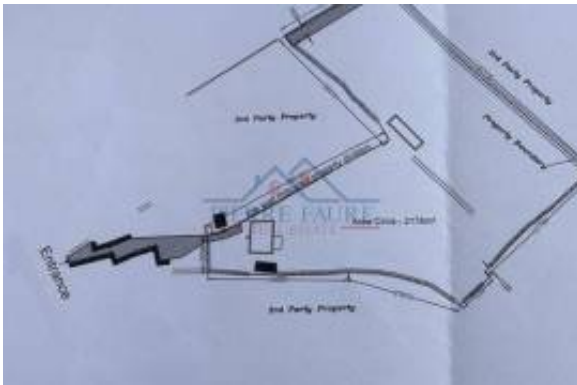

2176SQM Land with Room & 2 Reservoirs - Freehold

Informações do Revendedor

Name:	ArKadia
Nome da Empresa:	
País:	Reino Unido
Telefone:	
Languages:	Dutch, English, French, German, Italian, Polish, Portuguese, Romanian, Russian, Spanish, Swedish

Detalhes do anúncio

Imóveis para:	Venda
Preço:	USD 252,299.94

Localização

Country:	Malta
Adicionado:	07/04/2026

Informação adicional:

Situated in the peaceful countryside of Siggiewi this unique property offers approximately 2176SQM of land presenting an excellent opportunity for those seeking a rural investment or countryside retreat.

The property includes an existing room structure together with two large reservoirs making it ideal for agricultural use or for restoration into a countryside getaway The surrounding area enjoys beautiful open country views and a tranquil setting typical of Malta s traditional rural landscape.

This property is being sold freehold and represents a rare opportunity to acquire a sizeable parcel of countryside land with existing structures and excellent long term potential.

Situated in the peaceful countryside of Siggiewi this unique property offers approximately 2176SQM of land presenting an excellent opportunity for those seeking a rural investment or countryside retreat.

The property includes an existing room structure together with two large reservoirs making it ideal for agricultural use or for restoration into a countryside getaway The surrounding area enjoys beautiful open country views and a tranquil setting typical of Malta s traditional rural landscape.

This property is being sold freehold and represents a rare opportunity to acquire a sizeable parcel of countryside land with existing structures and excellent long term potential.

Lease terms

Date Available:

Informação adicional

URL do site: <http://www.arkadia.com/GSAZ-T135708/?utm_campaign=multicast&utm_medium=web&utm_source=IMLIX.COM>