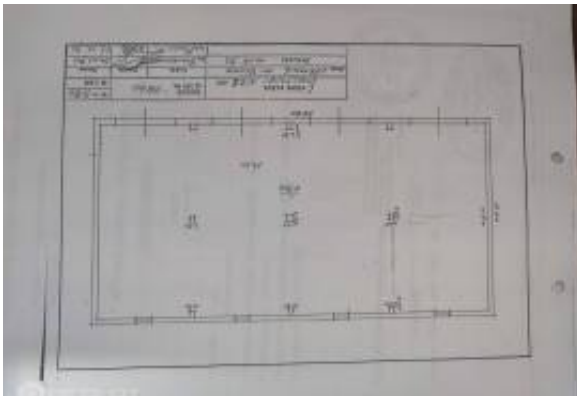

Commercial property in Jurmala city for sale 180.000€

Информация об агенте

Название:	REALAT Ltd
Название компании:	
Страна:	Латвия
Experience since:	2009
Тип услуг:	Selling a Property
Specialties:	
Property Type:	Apartments, Houses
Телефон:	+371 (67) 210-010
Languages:	Latvian
Веб-сайт:	https://www.realat.lv

Детали объявления

Недвижимость:	На продажу
Цена:	USD 211,227.86

Местоположение

Страна:	Латвия
Область:	Jurmala
Адрес:	Dzirnavu iela, 92
Почтовый индекс:	3240
Добавлено:	14.05.2025

Описание:

Industrial premises first line on the bank of the Lielupe River with 50A electrical connection, local water supply, sewerage and solid fuel heating. Total area of the building is 300 sq.m. The property is registered as a conditional share with the order of use in the Land Register. Partial purchase or long-term lease is possible.

Общие

Площадь участка:	600.00 кв м

Lease terms

Date Available:

Contact information

IMLIX ID:	IX6.915.006