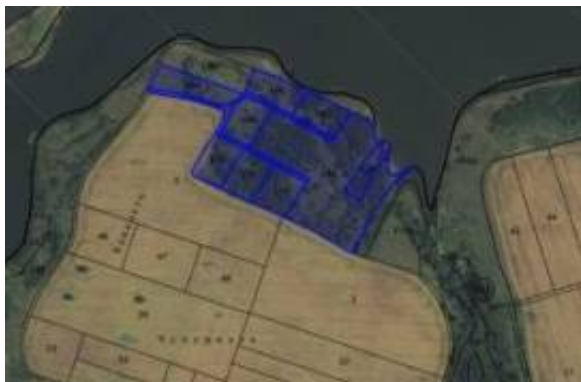

Agricultural land on the shore of Lake Malko Sharkovo.

Информация об агенте

Название: ArKadia
Название компании:
Страна: Великобритания
Телефон:
Languages: Dutch, English, French, German, Italian, Polish, Portuguese, Romanian, Russian, Spanish, Swedish

Детали объявления

Недвижимость: На продажу
Цена: USD 101,805.26

Местоположение

Страна: Болгария
Область: Burgas
Добавлено: 10.10.2024

Описание:

Price:
€88.000,00

District:

Yambol

Category:

Agricultural

Plot Size:

3001 sq.m.

Location:

City

Agricultural land on the shore of Lake Malko Sharkovo.

Area: 48 886 sq.m.

Price: 88 000 EUR

Picturesque waterfront land on the shores of the largest freshwater