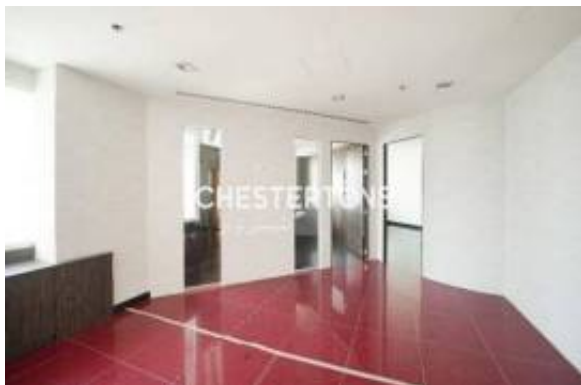

No Agent | Fully Fitted | Furnished | Prime Loc

Информация об агенте

Название:	ArKadia
Название компании:	
Страна:	Великобритания
Телефон:	
Languages:	Dutch, English, French, German, Italian, Polish, Portuguese, Romanian, Russian, Spanish, Swedish

Детали объявления

Недвижимость:	В аренду
Цена:	EUR 13,383

Местоположение

Страна:	ОАЭ
Область:	Dubai
Город:	Дубай
Добавлено:	28.04.2026

Описание:

Located in Dubai.

Chestertons International is pleased to present The Gateway Building, an attractive low-rise development ideally situated in the heart of Dubai Media City. The property offers efficient floor plates and convenient access to a wide range of retail amenities. This fitted office, spanning 2,389 sq. ft., is now available and features a high-quality fit-out. The unit is ready for immediate occupancy and is offered at a lease rate of AED 165 per sq. ft., with an additional service charge of AED 20 per sq. ft. Unit Features: * Fully fitted office, comprising a reception area, conference room, and open-plan workspace * Completed network cabling * Floor-to-ceiling windows providing abundant natural light and views across Dubai Media City Building Features: * Uninterrupted views across Media City * Central reception and on-site security * Visitor parking facilities * Air conditioning included in the rent * Four high-speed lifts in each block * Well-maintained common area bathrooms * Dedicated male and female prayer rooms For further information regarding this leasing opportunity at The Gateway Building, or to arrange a viewing, please contact the listing agent, Suzan Radwan. Chestertons International Office 2503, Marina Plaza Dubai Marina, P.O. Box 283361 Dubai, UAE

Общие

ГОТОВЫЕ КВ.М.:	387.68 кв м

Lease terms

Date Available: