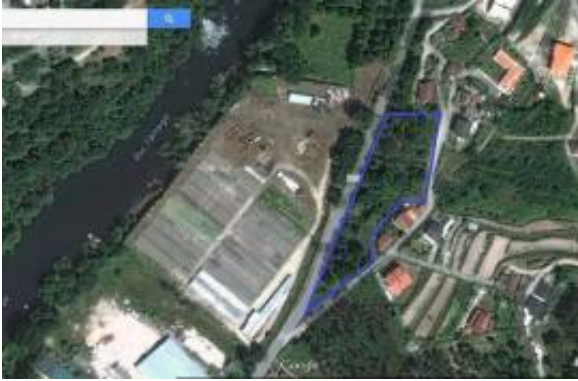

Land for construction of 3 villas

Emlakçı Bilgisi

İsim:	Ana Meneses
Şirket Adı:	UmSeisUm
Ülke:	Portugal
Experience since:	
Hizmet tipi:	Selling a Property
Specialties:	
Property Type:	Apartments
Telefon:	
Languages:	English, Portuguese
Web sitesi:	

İlan Detayları

İçin mülk:	Satılık
Fiyat:	USD 289,893.99

Konum

Ülke:	Portugal
Eyalet/Bölge/ Şehir:	Porto
Şehir/İlçe:	Amarante
Adres:	Lufrei
Yayınlandı:	20.04.2022

Açıklama:

Land 1.2 Km from the center of Amarante with 7680 m2 .

It has a construction area for 3 villas with 200m2 per house, not including the basement

umseisum is a technical reference studio, with competence in the areas of architecture, engineering, construction, design and decoration, with an internal team of dozens of managers, engineers, budget meters and architects.

In addition to the technical areas, umseisum has a strong presence in the real estate industry, with several studios opened, both in the North and South of the country, and a multidisciplinary team of business managers, trained and specialized in the integrated service that the company offers.

By bringing together skills in the entire cycle of the construction process, from the search for the property, through the development of the projects necessary for its rehabilitation or remodeling, to the planning and execution of the work, and until its delivery, equipped and decorated, umseisum offers its clients the resulting advantage, that is, the synergy created between the various teams, which translates into a reduction in the value of the investment and the achievement of a product that meets the