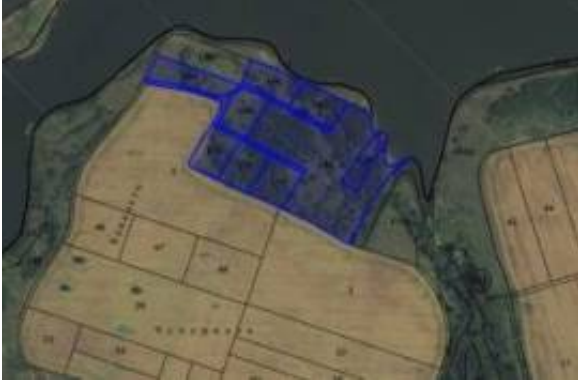

Agricultural land on the shore of Lake Malko Sharkovo.

Emlakçı Bilgisi

İsim:	ArKadia
Şirket Adı:	
Ülke:	United Kingdom
Telefon:	
Languages:	Dutch, English, French, German, Italian, Polish, Portuguese, Romanian, Russian, Spanish, Swedish

İlan Detayları

İçin mülk:	Satılık
Fiyat:	USD 103,266.95

Konum

Ülke:	Bulgaria
Eyalet/Bölge/ Şehir:	Burgas
Yayınlandı:	10.10.2024

Açıklama:

Price:
€88.000,00

District:

Yambol

Category:

Agricultural

Plot Size:

3001 sq.m.

Location:

City

Agricultural land on the shore of Lake Malko Sharkovo.

Area: 48 886 sq.m.

Price: 88 000 EUR

Picturesque waterfront land on the shores of the largest freshwater

reservoir in the region: Malko Sharkovo. Suitable for a number of uses